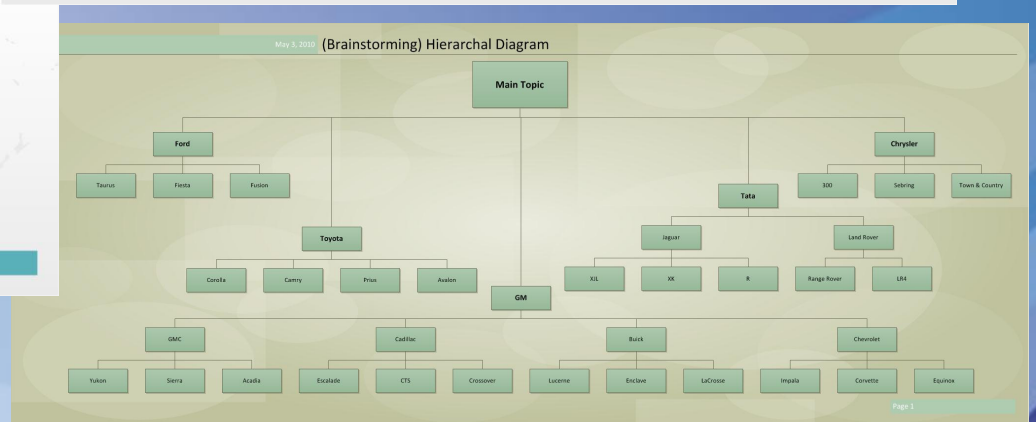

# DEMO

*Adding SmartShape Symbols to Swimlanes*

# Cross-Functional Flow Diagrams

- Large Cross-Functional Process Flows
  - Extended Page Diagrams
  - Multi-Page Diagrams

# DEMO

*Large Cross-Functional Process Flows*

# Hierarchal Diagrams